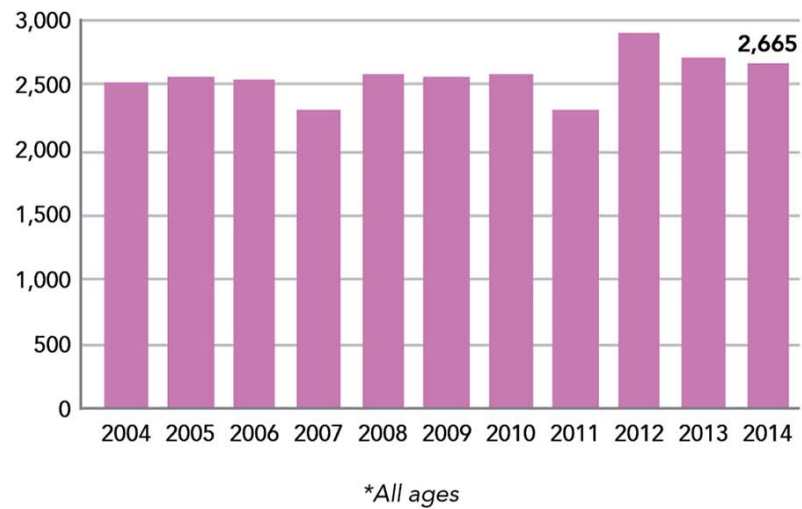

# FARM-RELATED INJURIES

Seven people a day are seriously injured on the farm.

## SERIOUS INJURIES